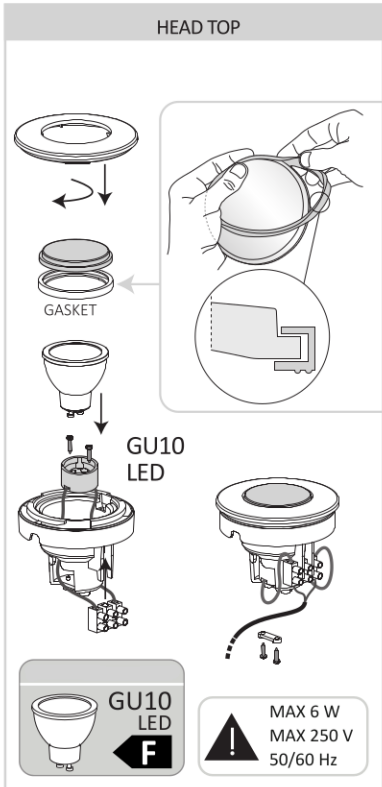

UK CAUTION! Installation and maintenance procedures must be carried out only after switching off the electricity supply. Use energy saving lamps only. If present, fit the gasket properly inside the diffuser, to ensure the IP protection. If in doubt, consult a qualified electrician. Keep the instructions.

ANTI-VANDAL LOCK

Products are CE marked.

I prodotti sono marchiati CE.

128mm