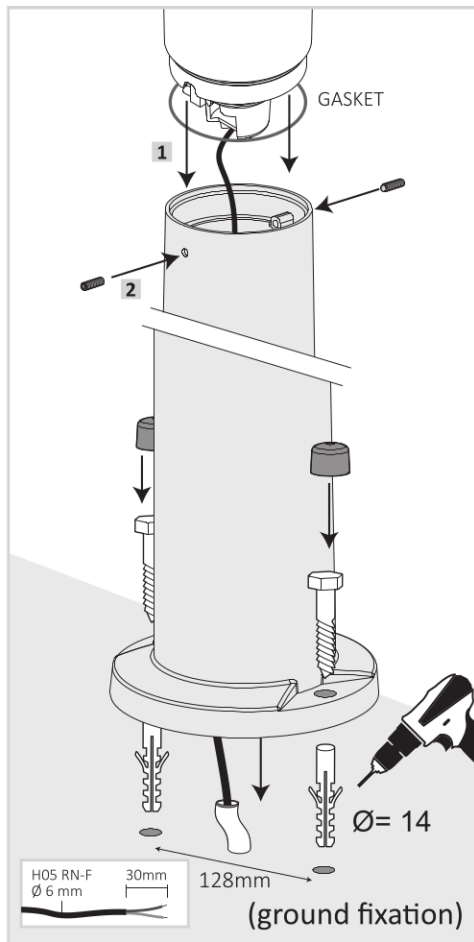

UK CAUTION! Installation and maintenance procedures must be carried out only after switching off the electricity supply. Use energy saving lamps only. If present, fit the gasket properly inside the diffuser, to ensure the IP protection. If in doubt, consult a qualified electrician. Keep the instructions.

ANTI-VANDAL LOCK

Products are CE marked.

I prodotti sono marchiati CE.

128mm