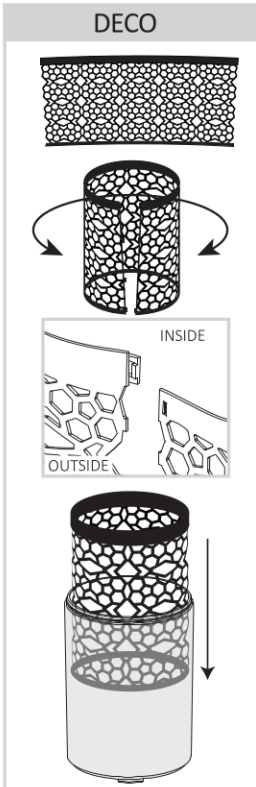

UK CAUTION! Installation and maintenance procedures must be carried out only after switching off the electricity supply. Use energy saving lamps only. If present, fit the gasket properly inside the diffuser, to ensure the IP protection. If in doubt, consult a qualified electrician. Keep the instructions.

ANTI-VANDAL LOCK

Products are CE marked.

I prodotti sono marchiati CE.

128mm