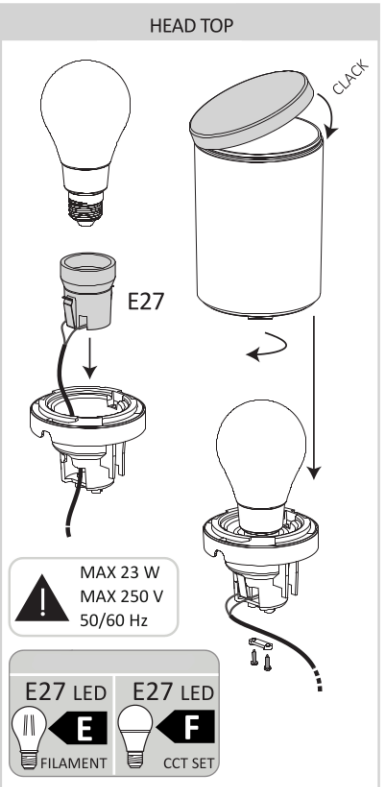

UK CAUTION! Installation and maintenance procedures must be carried out only after switching off the electricity supply. Use energy saving lamps only. If present, fit the gasket properly inside the diffuser, to ensure the IP protection. If in doubt, consult a qualified electrician. Keep the instructions.

ANTI-VANDAL LOCK

Products are CE marked.

I prodotti sono marchiati CE.

128mm