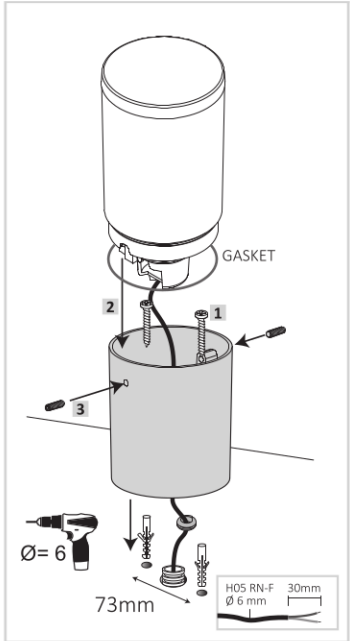

UK CAUTION! Installation and maintenance procedures must be carried out only after switching off the electricity supply. Use energy saving lamps only. If present, fit the gasket properly inside the diffuser, to ensure the IP protection. If in doubt, consult a qualified electrician. Keep the instructions.

ANTI-VANDAL LOCK

Products are CE marked.

I prodotti sono marchiati CE.

128mm