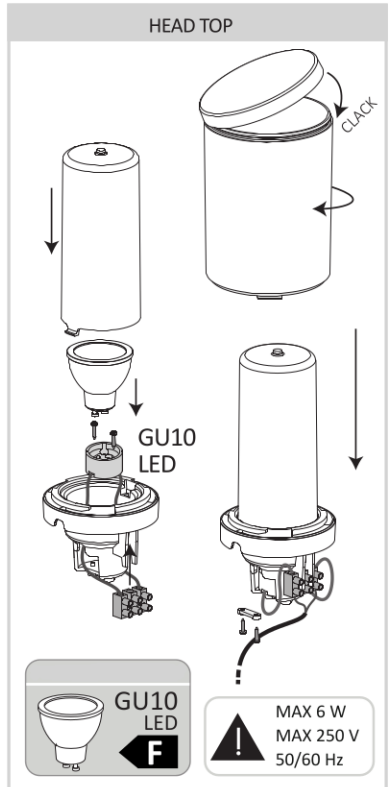

UK CAUTION! Installation and maintenance procedures must be carried out only after switching off the electricity supply. Use energy saving lamps only. If present, fit the gasket properly inside the diffuser, to ensure the IP protection. If in doubt, consult a qualified electrician. Keep the instructions.

ANTI-VANDAL LOCK

Products are CE marked.

I prodotti sono marchiati CE.

128mm