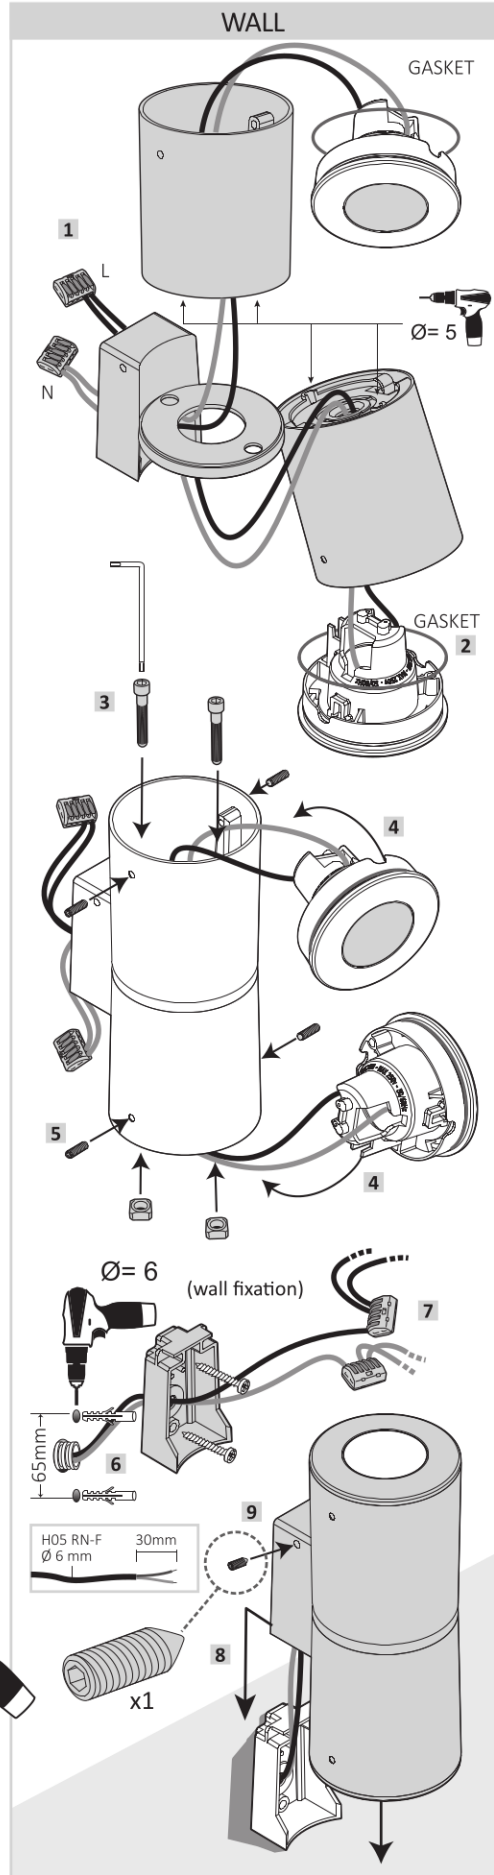

UK CAUTION! Installation and maintenance procedures must be carried out only after switching off the electricity supply. Use energy saving lamps only. If present, fit the gasket properly inside the diffuser, to ensure the IP protection. If in doubt, consult a qualified electrician. Keep the instructions.

ANTI-VANDAL LOCK

Products are CE marked.

I prodotti sono marchiati CE.

128mm