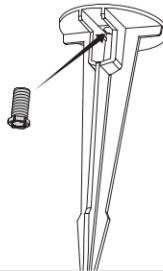

Products are CE marked.

I prodotti sono marchiati CE.

WALL / CEILING / GROUND

H05 RN-F 30mm
Ø 6 mm

GROUND SPIKE

H05 RN-F 30mm
Ø 6 mm

55mm

H05 RN-F 30mm
Ø 6 mm

WALL / CEILING / GROUND

GROUND SPIKE

FOR IP66

58mm

GU10 LED

6 1L version

6 2L version

GX53 LED