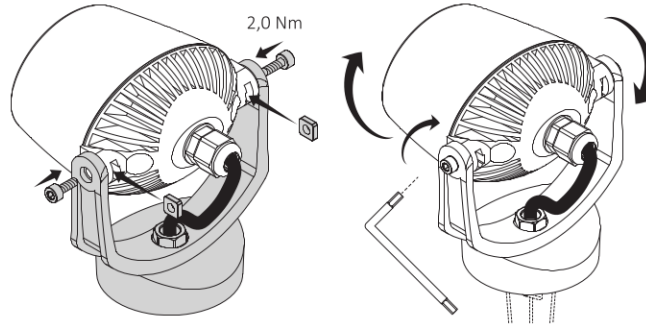

Products are CE marked.

I prodotti sono marchiati CE.

WALL / CEILING / GROUND

H05 RN-F 30mm
Ø 6 mm

GROUND SPIKE

H05 RN-F 30mm
Ø 6 mm

55mm

H05 RN-F 30mm
Ø 6 mm

WALL / CEILING / GROUND

GROUND SPIKE

FOR IP66

58mm

GU10 LED

6 1L version

6 2L version

GX53 LED