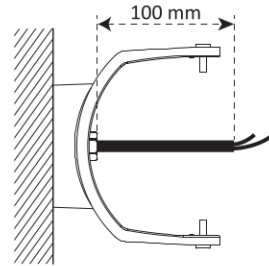

Products are CE marked.

I prodotti sono marchiati CE.

WALL / CEILING / GROUND

H05 RN-F 30mm
Ø 6 mm

GROUND SPIKE

H05 RN-F 30mm
Ø 6 mm

55mm

H05 RN-F 30mm
Ø 6 mm

WALL / CEILING / GROUND

GROUND SPIKE

FOR IP66

58mm

GU10 LED

6 1L version

6 2L version

GX53 LED