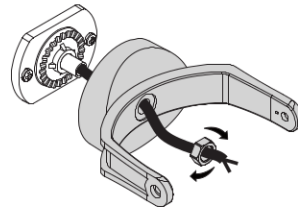

Products are CE marked.

I prodotti sono marchiati CE.

WALL / CEILING / GROUND

H05 RN-F 30mm
Ø 6 mm

GROUND SPIKE

H05 RN-F 30mm
Ø 6 mm

55mm

H05 RN-F 30mm
Ø 6 mm