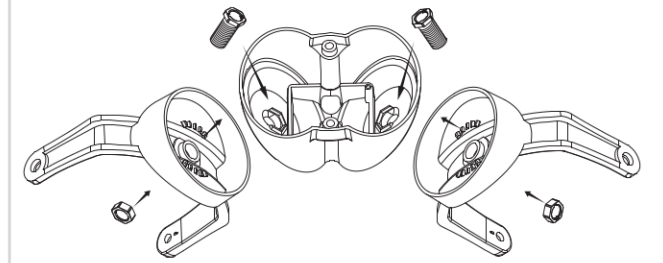

Products are CE marked.

I prodotti sono marchiati CE.

WALL / CEILING / GROUND

H05 RN-F 30mm
Ø 6 mm

GROUND SPIKE

H05 RN-F 30mm
Ø 6 mm

55mm

H05 RN-F 30mm
Ø 6 mm

WALL / CEILING / GROUND

GROUND SPIKE

FOR IP66

58mm

GU10 LED

6 1L version

6 2L version

GX53 LED