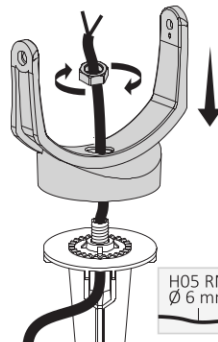

Products are CE marked.

I prodotti sono marchiati CE.

WALL / CEILING / GROUND

H05 RN-F 30mm
Ø 6 mm

GROUND SPIKE

H05 RN-F 30mm
Ø 6 mm

55mm

H05 RN-F 30mm
Ø 6 mm

WALL / CEILING / GROUND

GROUND SPIKE

FOR IP66

58mm

GU10 LED

6 1L version

6 2L version

GX53 LED