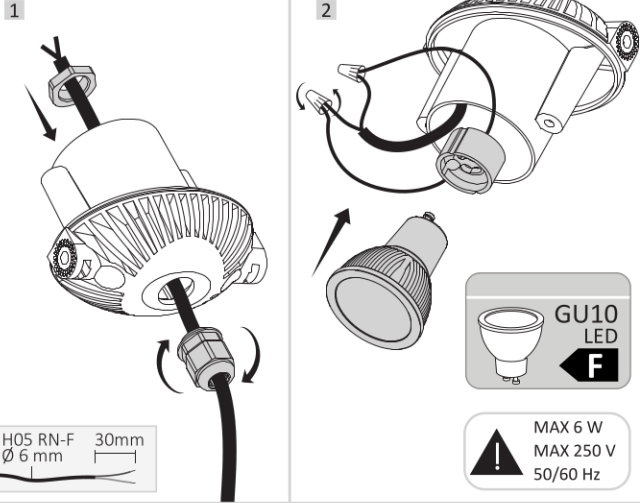

Products are CE marked.

I prodotti sono marchiati CE.

WALL / CEILING / GROUND

H05 RN-F 30mm
Ø 6 mm

GROUND SPIKE

H05 RN-F 30mm
Ø 6 mm

55mm

H05 RN-F 30mm
Ø 6 mm

WALL / CEILING / GROUND

GROUND SPIKE

FOR IP66

58mm

GU10 LED

6 1L version

6 2L version

GX53 LED