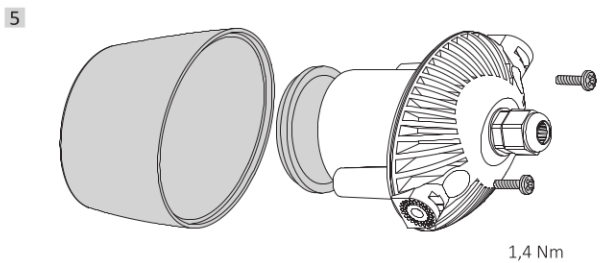

Products are CE marked.

I prodotti sono marchiati CE.

WALL / CEILING / GROUND

H05 RN-F 30mm
Ø 6 mm

GROUND SPIKE

H05 RN-F 30mm
Ø 6 mm

55mm

H05 RN-F 30mm
Ø 6 mm

WALL / CEILING / GROUND

GROUND SPIKE

FOR IP66

58mm

GU10 LED

6 1L version

6 2L version

GX53 LED