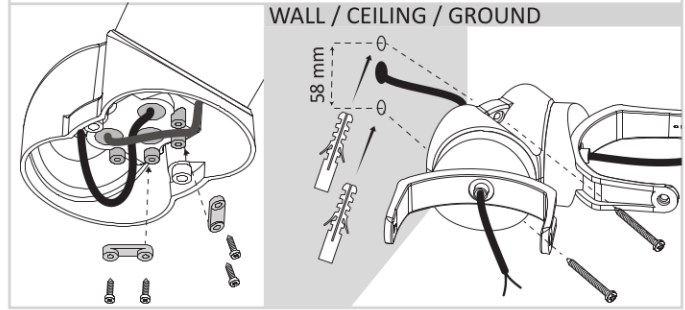

Products are CE marked.

I prodotti sono marchiati CE.

WALL / CEILING / GROUND

H05 RN-F 30mm
Ø 6 mm

GROUND SPIKE

H05 RN-F 30mm
Ø 6 mm

55mm

H05 RN-F 30mm
Ø 6 mm

WALL / CEILING / GROUND

GROUND SPIKE

FOR IP66

58mm

GU10 LED

6 1L version

6 2L version

GX53 LED