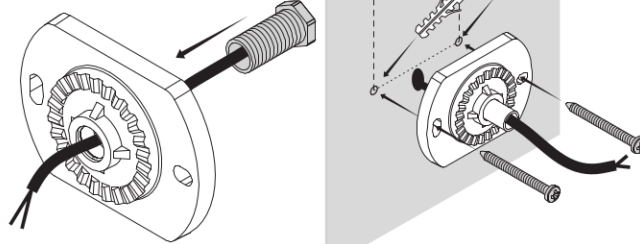

Products are CE marked.

I prodotti sono marchiati CE.

WALL / CEILING / GROUND

H05 RN-F 30mm
Ø 6 mm

GROUND SPIKE

H05 RN-F 30mm
Ø 6 mm

55mm

H05 RN-F 30mm
Ø 6 mm

WALL / CEILING / GROUND

GROUND SPIKE

FOR IP66

58mm

GU10 LED

6 1L version

6 2L version

GX53 LED