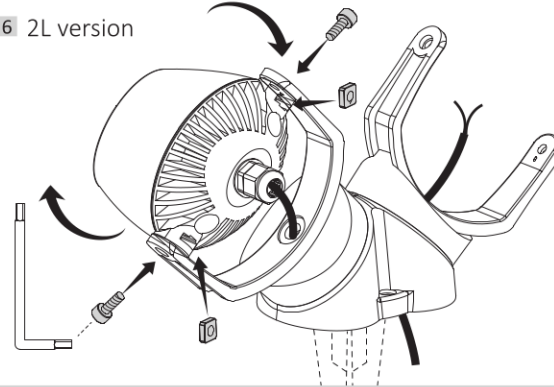

Products are CE marked.

I prodotti sono marchiati CE.

WALL / CEILING / GROUND

H05 RN-F 30mm
Ø 6 mm

GROUND SPIKE

H05 RN-F 30mm
Ø 6 mm

55mm

H05 RN-F 30mm
Ø 6 mm

WALL / CEILING / GROUND

GROUND SPIKE

FOR IP66

58mm

GU10 LED

6 1L version

6 2L version

GX53 LED