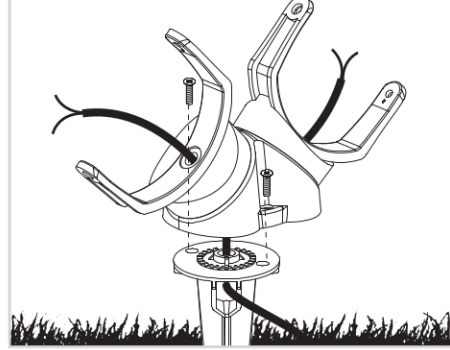

Products are CE marked.

I prodotti sono marchiati CE.

WALL / CEILING / GROUND

H05 RN-F 30mm
Ø 6 mm

GROUND SPIKE

H05 RN-F 30mm
Ø 6 mm

55mm

H05 RN-F 30mm
Ø 6 mm

WALL / CEILING / GROUND

GROUND SPIKE

FOR IP66

58mm

GU10 LED

6 1L version

6 2L version

GX53 LED