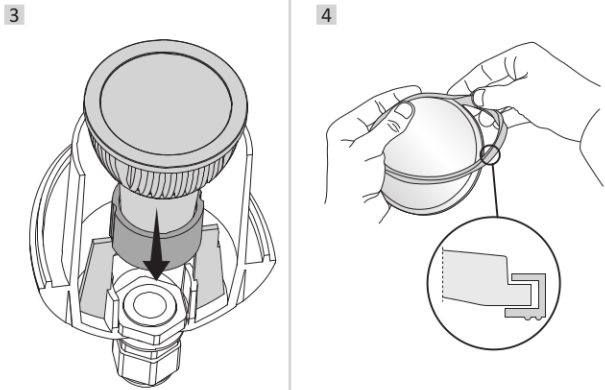

Products are CE marked.

I prodotti sono marchiati CE.

WALL / CEILING / GROUND

H05 RN-F 30mm
Ø 6 mm

GROUND SPIKE

H05 RN-F 30mm
Ø 6 mm

55mm

H05 RN-F 30mm
Ø 6 mm

WALL / CEILING / GROUND

GROUND SPIKE

FOR IP66

58mm

GU10 LED

6 1L version

6 2L version

GX53 LED