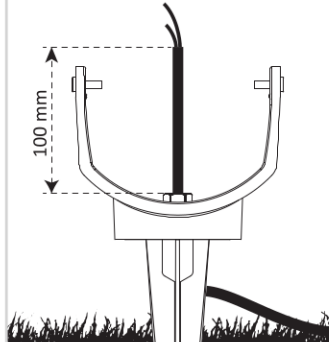

Products are CE marked.

I prodotti sono marchiati CE.

WALL / CEILING / GROUND

H05 RN-F 30mm
Ø 6 mm

GROUND SPIKE

H05 RN-F 30mm
Ø 6 mm

55mm

H05 RN-F 30mm
Ø 6 mm

WALL / CEILING / GROUND

GROUND SPIKE

FOR IP66

58mm

GU10 LED

6 1L version

6 2L version

GX53 LED