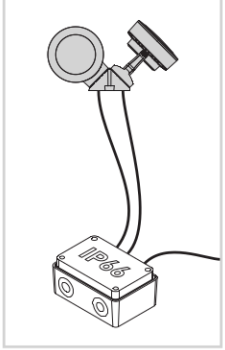

Products are CE marked.

I prodotti sono marchiati CE.

WALL / CEILING / GROUND

H05 RN-F 30mm
Ø 6 mm

GROUND SPIKE

H05 RN-F 30mm
Ø 6 mm

55mm

H05 RN-F 30mm
Ø 6 mm

WALL / CEILING / GROUND

GROUND SPIKE

FOR IP66

58mm

GU10 LED

6 1L version

6 2L version

GX53 LED