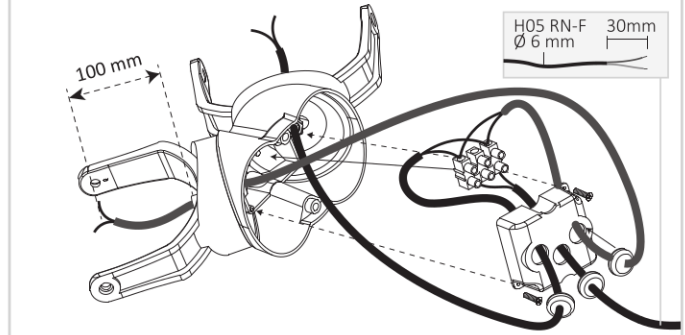

Products are CE marked.

I prodotti sono marchiati CE.

WALL / CEILING / GROUND

H05 RN-F 30mm
Ø 6 mm

GROUND SPIKE

H05 RN-F 30mm
Ø 6 mm

55mm

H05 RN-F 30mm
Ø 6 mm

WALL / CEILING / GROUND

GROUND SPIKE

FOR IP66

58mm

GU10 LED

6 1L version

6 2L version

GX53 LED